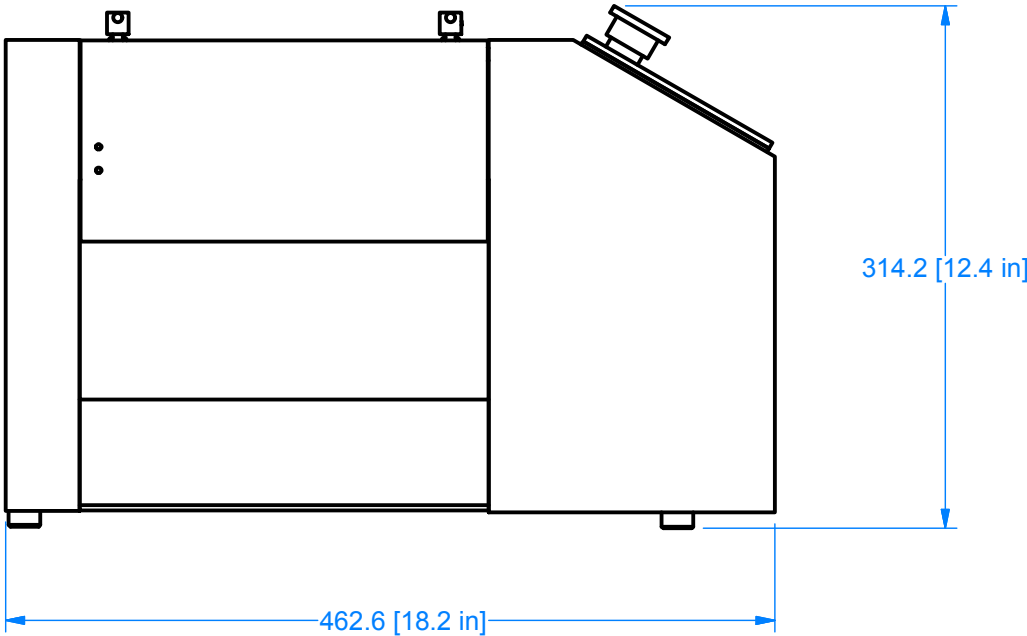

SM6 CUT TO LENGTH

CUSTOM FEEDING & CUTTING SOLUTIONS

26 Just Road, Fairfield, NJ 07004 | 973-439-1428 | azcocorp.com