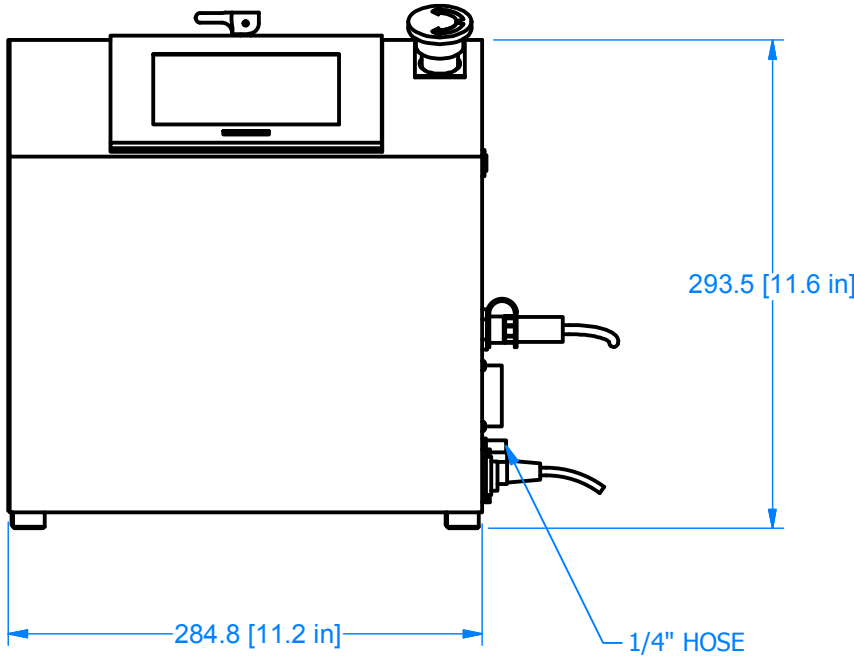

SM6 CUT TO LENGTH

CUSTOM FEEDING & CUTTING SOLUTIONS

26 Just Road, Fairfield, NJ 07004 | 973-439-1428 | azcocorp.com